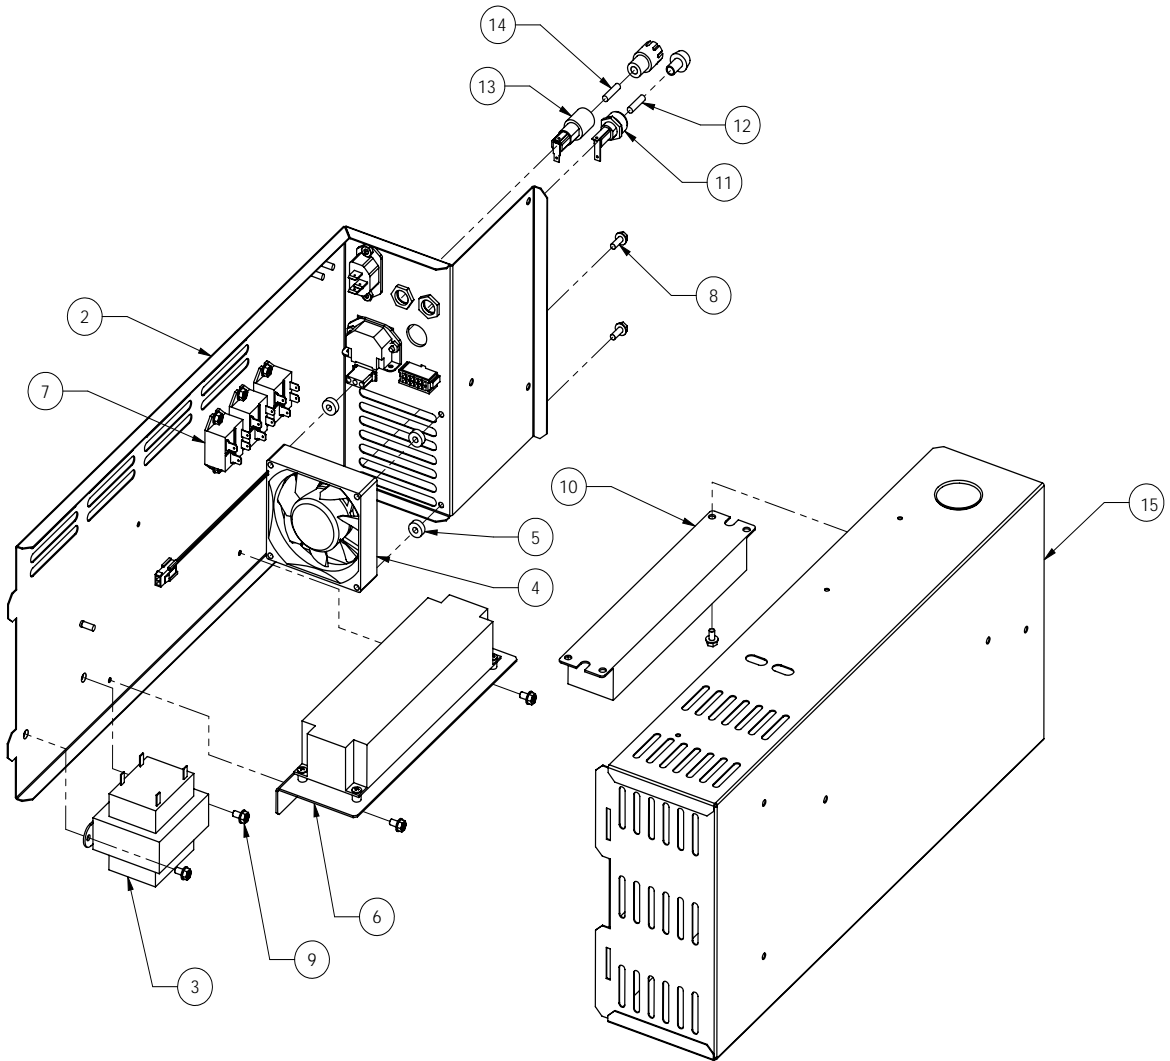

VUE 30/40[®]

SXY

CABINET SECTION

CABINET ASSEMBLY

ITEM NO	DESCRIPTION	QTY	PART NO
1	FOAMED CABINET	1	*
2	REFRIGERATION ASSEMBLY (SEE PAGE C-4)	1	~
3	POWER DISTRIBUTION ASSEMBLY (SEE PAGES C5)	1	~
4	ASY,CAB BASE COVER	1	1160333
5	ASY,UPPER HINGE	1	1160216
6	SCREW, ¼-14 1.0 HEX ZINC PLATE SELF TAP	4	V801490
7	NUT ¼-20 HEX STL MS & SEMS	2	V800959
8	BUSHING-HINGE	2	388094
9	FLAT WASHER	1	V801491
10	PNL,SCRN,REAR SXY30	1	1163849
	PNL,SCRN,REAR SXY40	1	1144364
11	SCR 10-16X1/2 P HX W HD ZP	4	V802141
12	RAMP ASSEMBLY	1	1133925
	RAMP, DOOR	1	1130868
	THUMB SCREW, 1/4-20 X .5, RAMP	1	1127060

FOR A COMPLETE LIST OF HARNESSSES, PLEASE SEE PAGE C-7.

* NOTE: WHEN ORDERING FOAMED CABINET ASSEMBLY OR BASE COVER PANEL, PLEASE PROVIDE 9- CODE AND MANUFACTURER'S DATE CODE.

REFRIGERATION ASSEMBLY

ITEM NO	DESCRIPTION	QTY	PART NO
1	REFRIGERATION UNIT ASSEMBLY, 115V	1	1033131-267
	REFRIGERATION UNIT ASSEMBLY, 230V	1	1033131-268
2	FAN MOTOR, 115V	1	1127974
	FAN MOTOR, 230V	1	1127974-1
3	FAN ASSY, EVAPORATOR, 115V	1	1126260
	FAN ASSY, EVAPORATOR, 230V		1127994
4	TEMPERATURE SENSOR	1	1122924
5	GASKET, REFER	1	1127565

FOR A COMPLETE LIST OF HARNESES, PLEASE SEE PAGE C-7.

1

POWER DISTRIBUTION ASSEMBLY, 115V

ITEM	DESCRIPTION	QTY	PART NO.
1	PWR DIST ASY DOMESTIC 115V	1	1148125
	PWR DIST ASY DOMESTIC 230V		1148137
2	DISTRIBUTION PANEL	1	1148114
3	TRANSFORMER, 115V/24 VAC	1	1111201
	TRANSFORMER, 230V/24 VAC		1121932
4	PWR DISTRIBUTION FAN 24VOLT DC	1	1127890
5	BUSHING	4	1116634
6	POWER SUPPLY	1	1134012
7	RELAY, 24 VOLT DC	3	1128801
8	SCREW, #10-16 X 1/2 HEX HEAD	4	V801422
9	SCREW, #10-16 X 5/16 HEX HEAD	5	V801421
10	BALLAST ASY 115V	1	1162871
	BALLAST ASY 230V		1140965
11	HOLDER, FUSE 1-1/4 X 1/4	1	1128474
12	FUSE, 3.15 AMP SLOW BLOW	1	1127484
13	HOLDER, FUSE 5X20MM	1	1128473
14	FUSE, 0.8 AMP/250V, 3AG	1	1053864
15	BOX, DISTRIBUTION PANEL	1	1131242