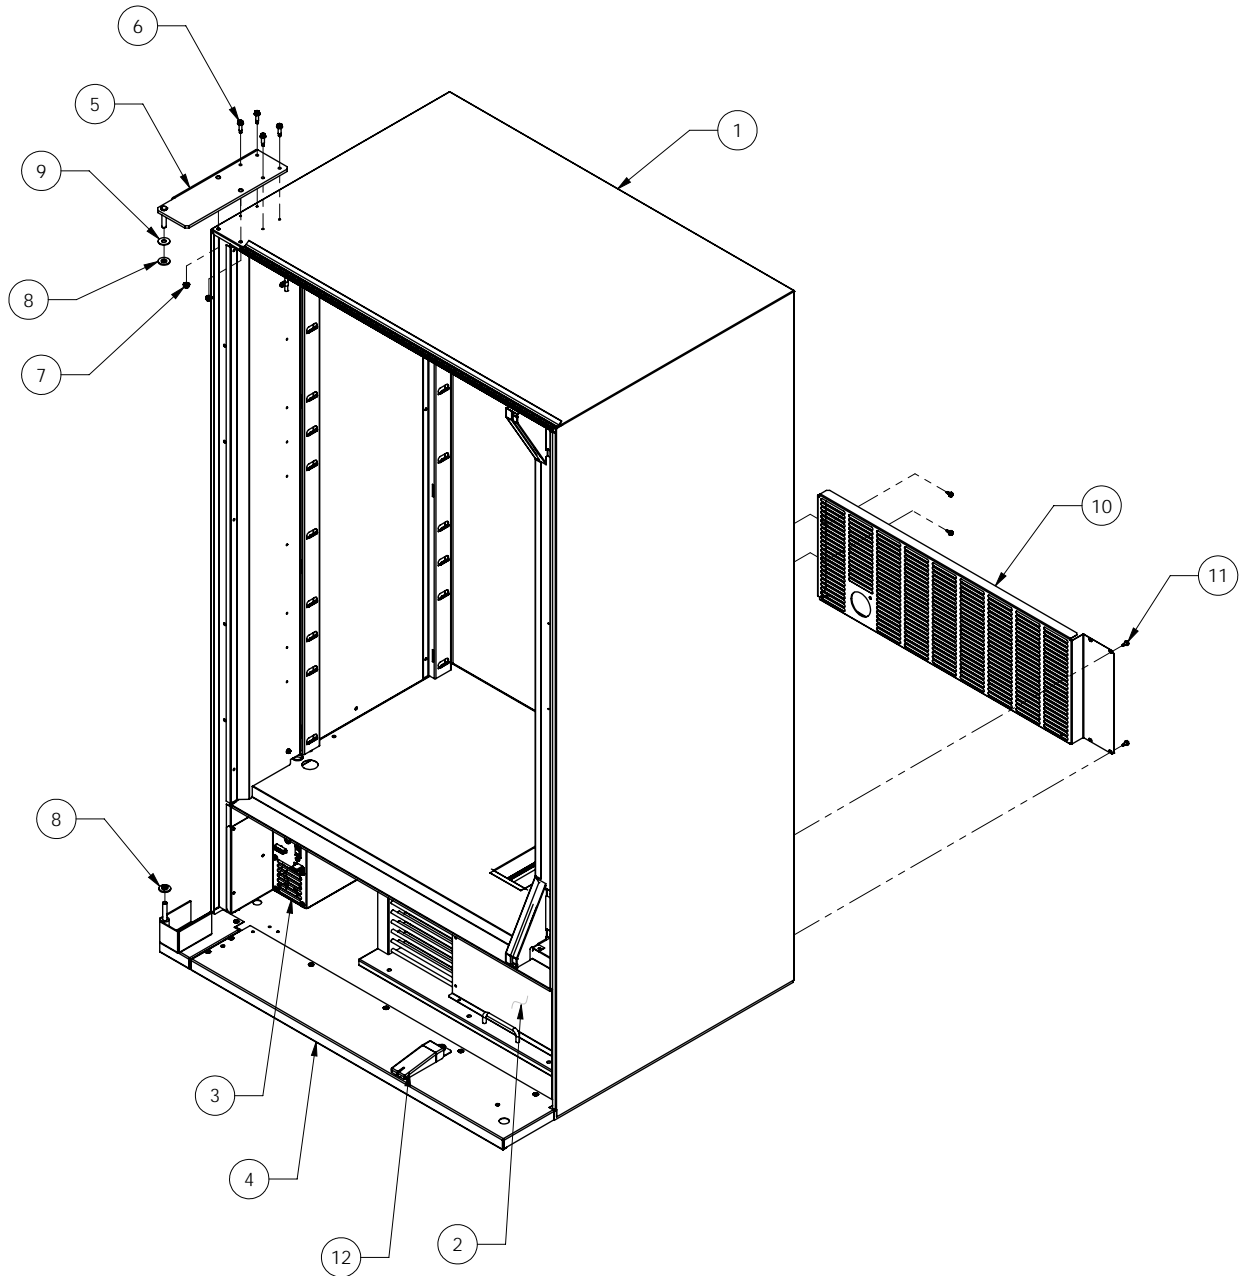

VUE 30/40[®]

SXY

CABINET SECTION

CABINET ASSEMBLY

ITEM NO	DESCRIPTION	QTY	PART NO
1	FOAMED CABINET	1	*
2	REFRIGERATION ASSEMBLY (SEE PAGE C-4)	1	~
3	POWER DISTRIBUTION ASSEMBLY (SEE PAGES C5)	1	~
4	ASY,CAB BASE COVER	1	1160333
5	ASY,UPPER HINGE	1	1160216
6	SCREW, ¼-14 1.0 HEX ZINC PLATE SELF TAP	4	V801490
7	NUT ¼-20 HEX STL MS & SEMS	2	V800959
8	BUSHING-HINGE	2	388094
9	FLAT WASHER	1	V801491
10	PNL,SCRN,REAR SXY30	1	1163849
	PNL,SCRN,REAR SXY40	1	1144364
11	SCR 10-16X1/2 P HX W HD ZP	4	V802141
12	RAMP ASSEMBLY	1	1133925
	RAMP, DOOR	1	1130868
	THUMB SCREW, 1/4-20 X .5, RAMP	1	1127060

FOR A COMPLETE LIST OF HARNESSSES, PLEASE SEE PAGE C-7.

* NOTE: WHEN ORDERING FOAMED CABINET ASSEMBLY OR BASE COVER PANEL, PLEASE PROVIDE 9- CODE AND MANUFACTURER'S DATE CODE.

REFRIGERATION ASSEMBLY

ITEM NO	DESCRIPTION	QTY	PART NO
1	REFRIGERATION UNIT ASSEMBLY, 115V	1	1033131-267
	REFRIGERATION UNIT ASSEMBLY, 230V	1	1033131-268
2	FAN MOTOR, 115V	1	1127974
	FAN MOTOR, 230V	1	1127974-1
3	FAN ASSY, EVAPORATOR, 115V	1	1126260
	FAN ASSY, EVAPORATOR, 230V		1127994
4	TEMPERATURE SENSOR	1	1122924
5	GASKET, REFER	1	1127565

FOR A COMPLETE LIST OF HARNESES, PLEASE SEE PAGE C-7.

1

POWER DISTRIBUTION ASSEMBLY, 115V

ITEM	DESCRIPTION	QTY	PART NO.
1	PWR DIST ASY DOMESTIC 115V	1	1148125
	PWR DIST ASY DOMESTIC 230V		1148137
2	DISTRIBUTION PANEL	1	1148114
3	TRANSFORMER, 115V/24 VAC	1	1111201
	TRANSFORMER, 230V/24 VAC		1121932
4	PWR DISTRIBUTION FAN 24VOLT DC	1	1127890
5	BUSHING	4	1116634
6	POWER SUPPLY	1	1134012
7	RELAY, 24 VOLT DC	3	1128801
8	SCREW, #10-16 X 1/2 HEX HEAD	4	V801422
9	SCREW, #10-16 X 5/16 HEX HEAD	5	V801421
10	BALLAST ASY 115V	1	1162871
	BALLAST ASY 230V		1140965
11	HOLDER, FUSE 1-1/4 X 1/4	1	1128474
12	FUSE, 3.15 AMP SLOW BLOW	1	1127484
13	HOLDER, FUSE 5X20MM	1	1128473
14	FUSE, 0.8 AMP/250V, 3AG	1	1053864
15	BOX, DISTRIBUTION PANEL	1	1131242