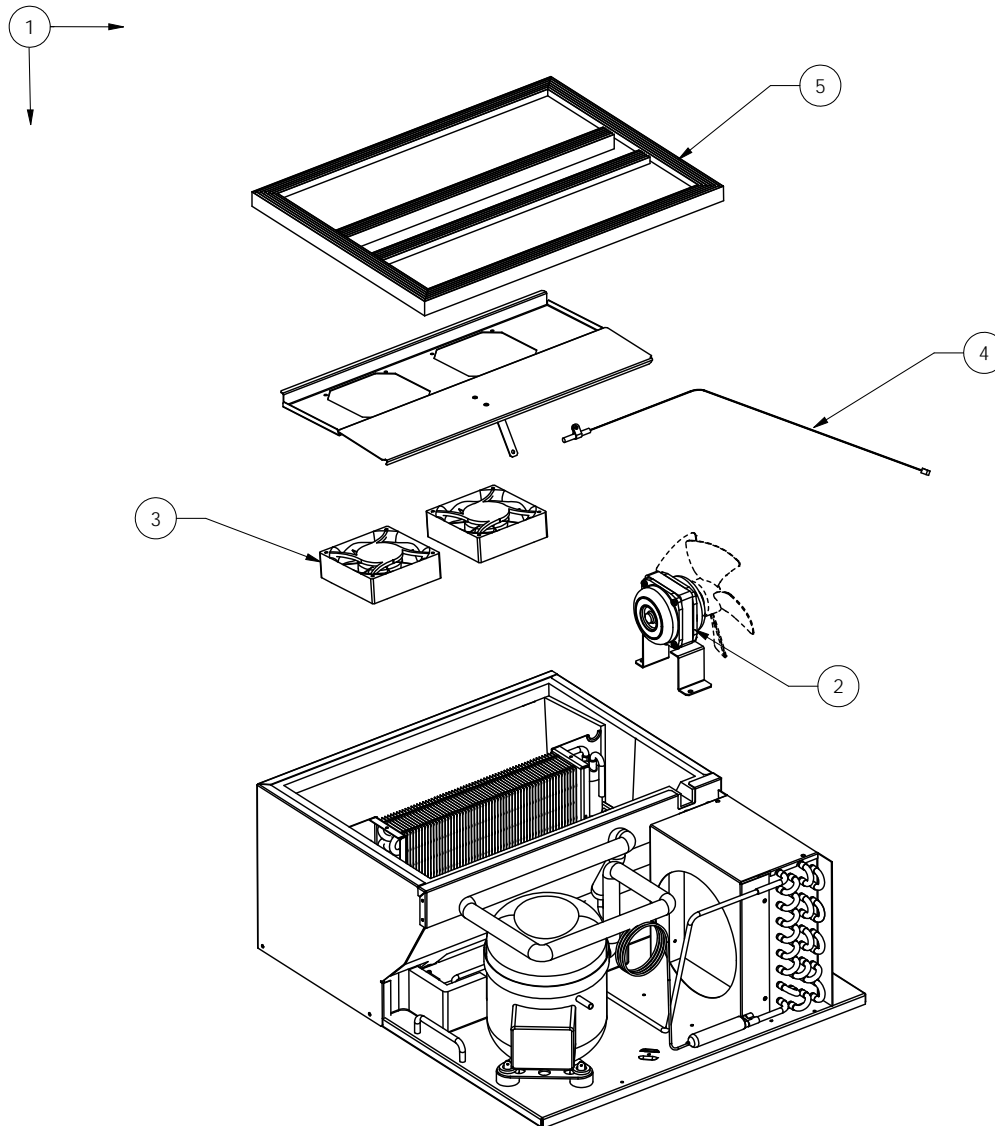

VUE 30/40[®]

SXY

CABINET SECTION

CABINET ASSEMBLY

ITEM NO	DESCRIPTION	QTY	PART NO
1	FOAMED CABINET	1	*
2	REFRIGERATION ASSEMBLY (SEE PAGE C-4)	1	~
3	POWER DISTRIBUTION ASSEMBLY (SEE PAGES C5)	1	~
4	ASY,CAB BASE COVER	1	1160333
5	ASY,UPPER HINGE	1	1160216
6	SCREW, ¼-14 1.0 HEX ZINC PLATE SELF TAP	4	V801490
7	NUT ¼-20 HEX STL MS & SEMS	2	V800959
8	BUSHING-HINGE	2	388094
9	FLAT WASHER	1	V801491
10	PNL,SCRN,REAR SXY30	1	1163849
	PNL,SCRN,REAR SXY40	1	1144364
11	SCR 10-16X1/2 P HX W HD ZP	4	V802141
12	RAMP ASSEMBLY	1	1133925
	RAMP, DOOR	1	1130868
	THUMB SCREW, 1/4-20 X .5, RAMP	1	1127060

FOR A COMPLETE LIST OF HARNESSSES, PLEASE SEE PAGE C-7.

* NOTE: WHEN ORDERING FOAMED CABINET ASSEMBLY OR BASE COVER PANEL, PLEASE PROVIDE 9- CODE AND MANUFACTURER'S DATE CODE.

REFRIGERATION ASSEMBLY

ITEM NO	DESCRIPTION	QTY	PART NO
1	REFRIGERATION UNIT ASSEMBLY, 115V	1	1033131-267
	REFRIGERATION UNIT ASSEMBLY, 230V	1	1033131-268
2	FAN MOTOR, 115V	1	1127974
	FAN MOTOR, 230V	1	1127974-1
3	FAN ASSY, EVAPORATOR, 115V	1	1126260
	FAN ASSY, EVAPORATOR, 230V		1127994
4	TEMPERATURE SENSOR	1	1122924
5	GASKET, REFER	1	1127565

FOR A COMPLETE LIST OF HARNESES, PLEASE SEE PAGE C-7.

1

POWER DISTRIBUTION ASSEMBLY, 115V

ITEM	DESCRIPTION	QTY	PART NO.
1	PWR DIST ASY DOMESTIC 115V	1	1148125
	PWR DIST ASY DOMESTIC 230V		1148137
2	DISTRIBUTION PANEL	1	1148114
3	TRANSFORMER, 115V/24 VAC	1	1111201
	TRANSFORMER, 230V/24 VAC		1121932
4	PWR DISTRIBUTION FAN 24VOLT DC	1	1127890
5	BUSHING	4	1116634
6	POWER SUPPLY	1	1134012
7	RELAY, 24 VOLT DC	3	1128801
8	SCREW, #10-16 X 1/2 HEX HEAD	4	V801422
9	SCREW, #10-16 X 5/16 HEX HEAD	5	V801421
10	BALLAST ASY 115V	1	1162871
	BALLAST ASY 230V		1140965
11	HOLDER, FUSE 1-1/4 X 1/4	1	1128474
12	FUSE, 3.15 AMP SLOW BLOW	1	1127484
13	HOLDER, FUSE 5X20MM	1	1128473
14	FUSE, 0.8 AMP/250V, 3AG	1	1053864
15	BOX, DISTRIBUTION PANEL	1	1131242